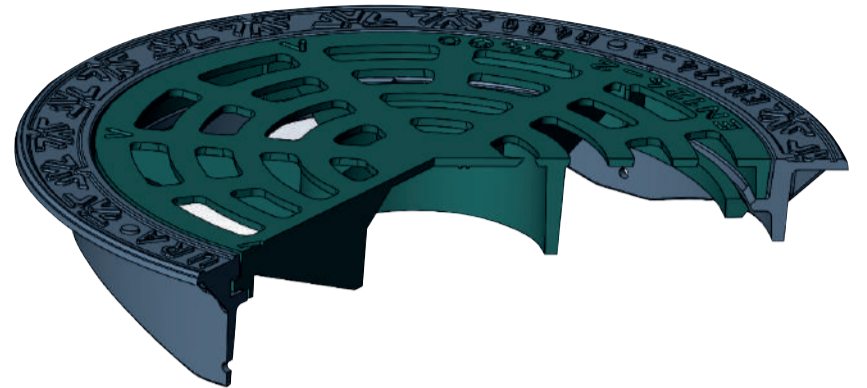

Grating and Frame with lock for Pipes 630 mm

Grating art. 630Gl D400

Frame art. 630Fl KBT D400

Standard	EN124 -2 : 2015
EN 124 Class	D400
Place of installation	Carriageways of roads
Material	Ductile Cast Iron
Packing	Wooden Pallets
Quantity per Pallet	7 sets