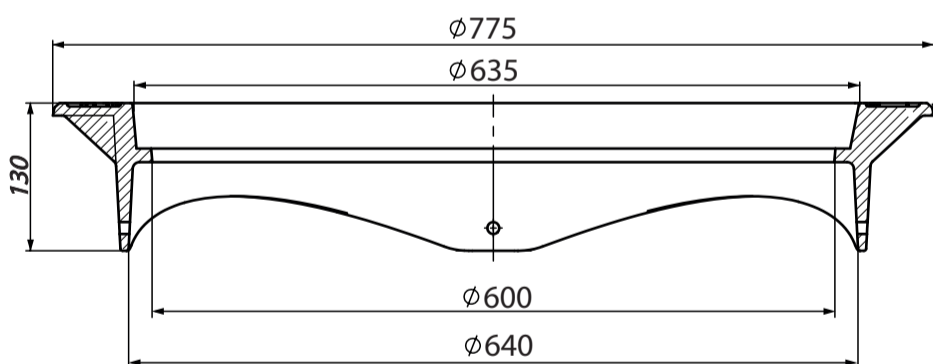

Grating and Frame with lock for Pipes 630 mm

Grating art. 630Gl D400

Frame art. 630Fl KBT D400

Standard	EN124 -2 : 2015
EN 124 Class	D400
Place of installation	Carriageways of roads
Material	Ductile Cast Iron
Packing	Wooden Pallets
Quantity per Pallet	7 sets