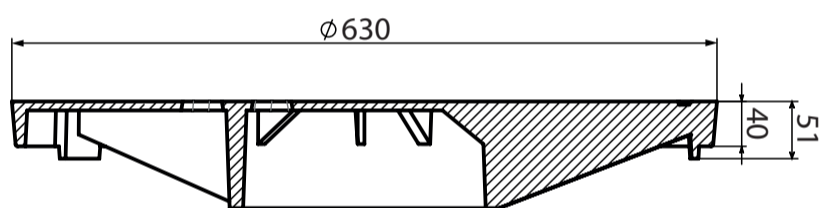

Grating and Frame with lock for Pipes 630 mm

Grating art. 630Gl D400

Frame art. 630Fl KBT D400

Standard	EN124 -2 : 2015
EN 124 Class	D400
Place of installation	Carriageways of roads
Material	Ductile Cast Iron
Packing	Wooden Pallets
Quantity per Pallet	7 sets